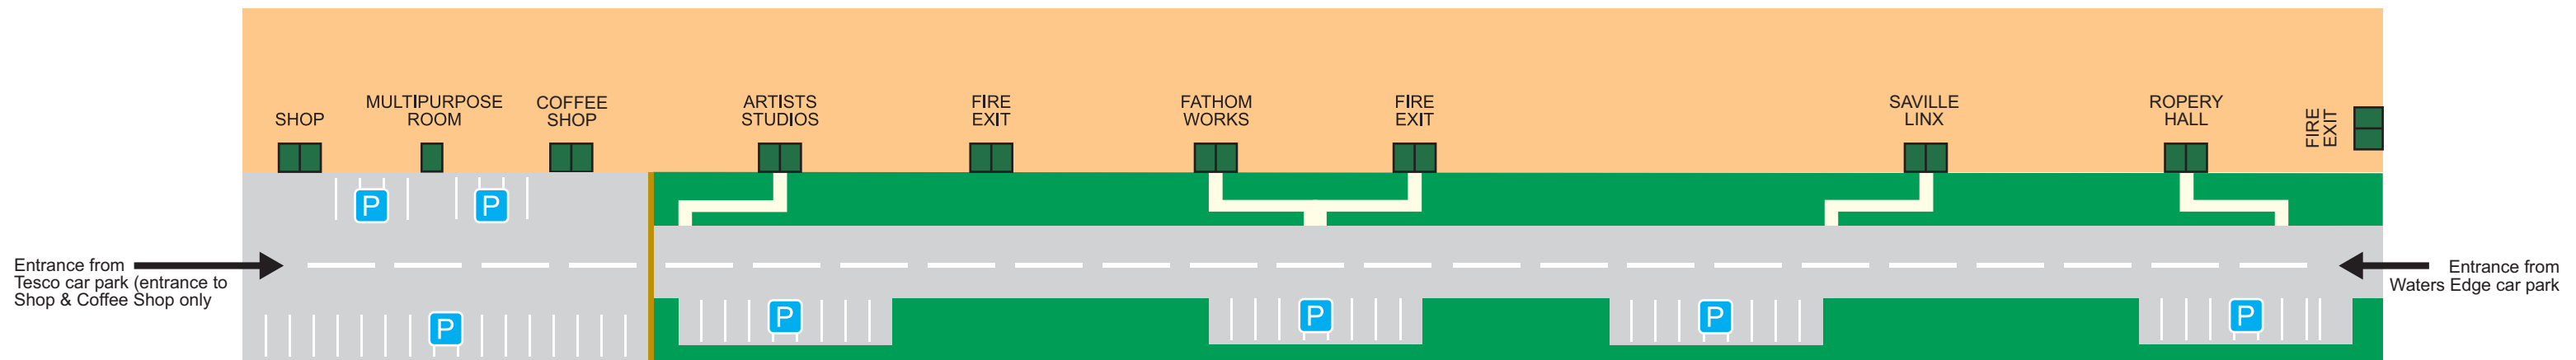

# Map of The Ropewalk

Entrance from  
Tesco car park (entrance to  
Shop & Coffee Shop only

Entrance from  
Waters Edge car park

SHOP

MULTIPURPOSE  
ROOM

COFFEE  
SHOP

ARTISTS  
STUDIOS

FIRE  
EXIT

FATHOM  
WORKS

FIRE  
EXIT

SAVILLE  
LINX

ROPERY  
HALL

FIRE  
EXIT

P

P

P